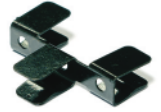

M03

M04

M05 - x4

M09

M11

M12 - x2

M13

M14 - x1

P01

P02

CLEANER

TRIM TOOL - x1

RENAULT GRAND SCENIC | SUV

REN-GRSC-5-C

Side Windows

CLIP PLACEMENT