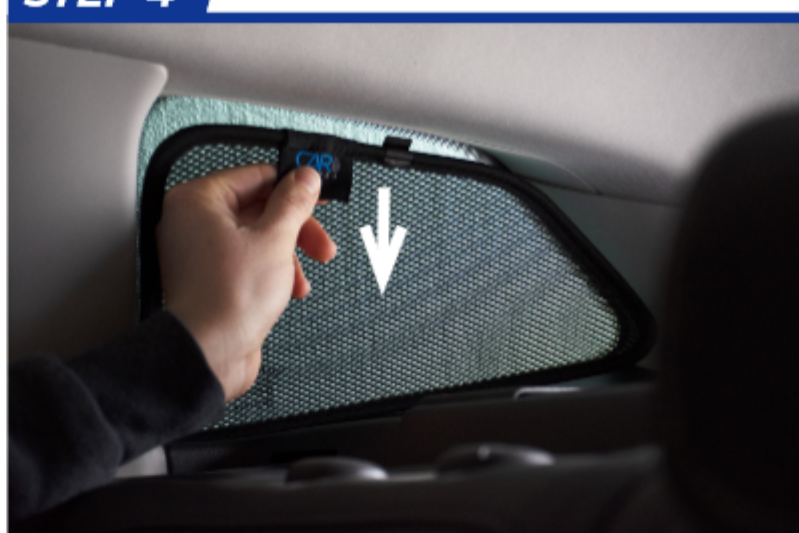

Installation

RENAULT MEGANE ESTATE
REN-MEGA-E-C

Components Needed

Port Shade Installation

STEP 1

STEP 2

STEP 3

STEP 4

STEP 5

STEP 6

Repeat this whole process for the other side.