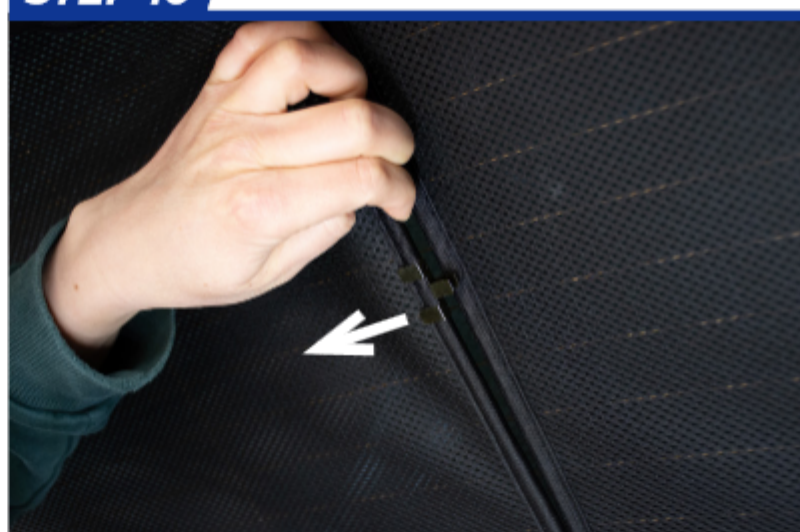

Installation

RENAULT MEGANE ESTATE
REN-MEGA-E-C

Tailgate Shade Installation

STEP 7

Repeat this whole process for the other side.

STEP 8

STEP 9

STEP 10

STEP 11

STEP 12