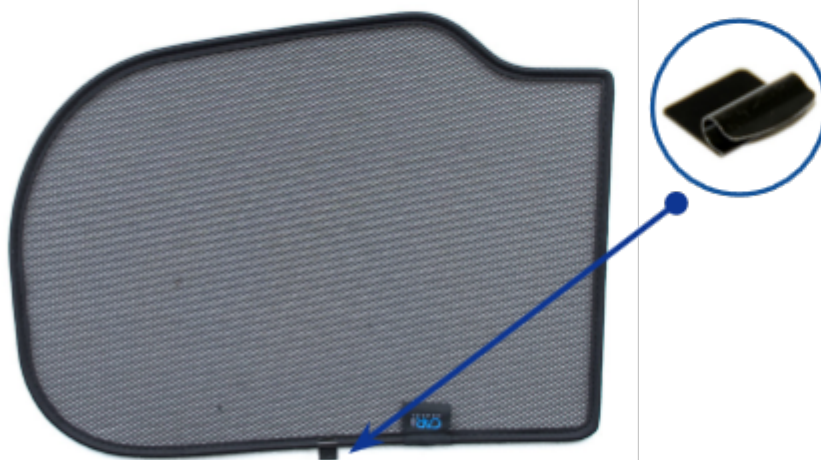

Tailgate Shades

CL-M12 x 2

CL-M14 x 1

Tailgate Shade Installation

STEP 1

STEP 2

STEP 3

STEP 4

STEP 5

STEP 6

Installation

RENAULT MEGANE ESTATE
REN-MEGA-E-C

Tailgate Shade Installation

STEP 7

Repeat this whole process for the other side.

STEP 8