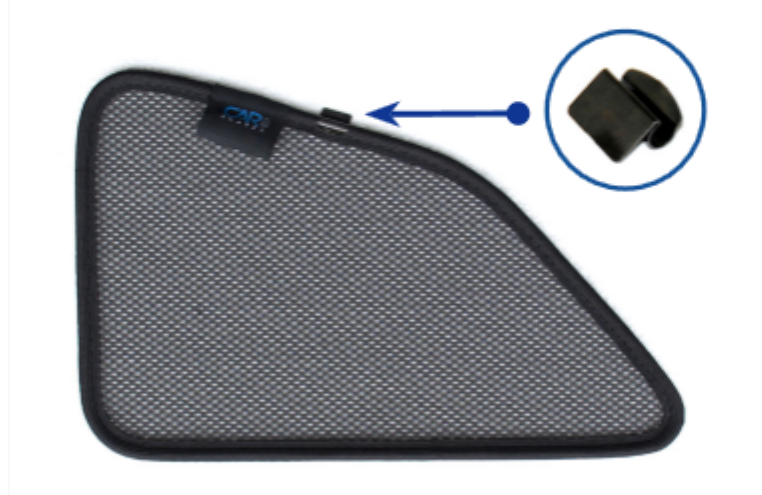

RENAULT MEGANE ESTATE
REN-MEGA-E-C

Side Shade Installation

STEP 7

STEP 8

STEP 9

STEP 10

STEP 11

Repeat this whole process for the other side.

Installation

RENAULT MEGANE ESTATE
REN-MEGA-E-C

Components Needed

Port Shades

CL-M02 x 2

Port Shade Installation

STEP 1

STEP 2