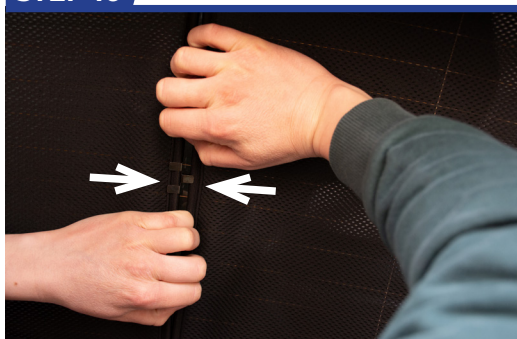

RENAULT ZOE 5DR

REN-ZOE-5-A

Tailgate Shade Installation

STEP 7

Repeat this whole process for the other side.

STEP 8

STEP 9

STEP 10