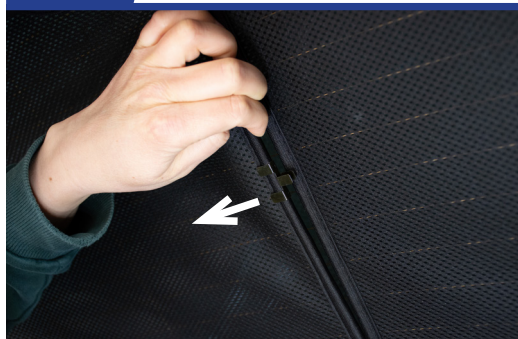

Tailgate Shade Installation

STEP 1

STEP 2

STEP 3

STEP 4

STEP 5

STEP 6

Installation

RENAULT ZOE 5DR

REN-ZOE-5-A

Tailgate Shade Installation

STEP 7

Repeat this whole process for the other side.

STEP 8

STEP 9

STEP 10