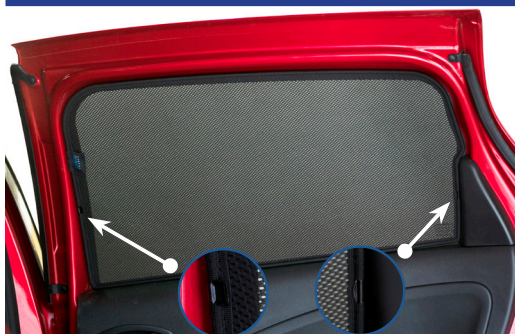

STEP 6

Installation

RENAULT ZOE 5DR
REN-ZOE-5-A

Side Shade Installation

STEP 7

STEP 8

STEP 9

STEP 10

Repeat this whole process for the other side.

Installation

RENAULT ZOE 5DR
REN-ZOE-5-A

Components Needed

Tailgate Shades

CL-M02 x 2

CL-M12 x 2

CL-M14 x 1