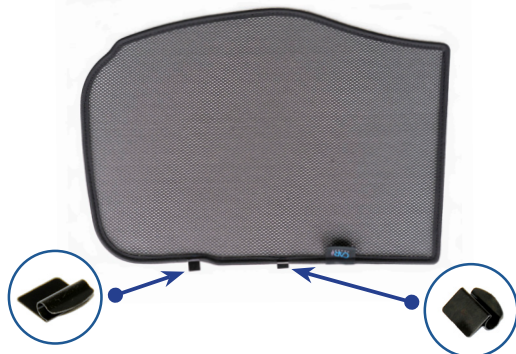

Installation

RENAULT ZOE 5DR
REN-ZOE-5-A

Components Needed

Tailgate Shade Installation

STEP 1