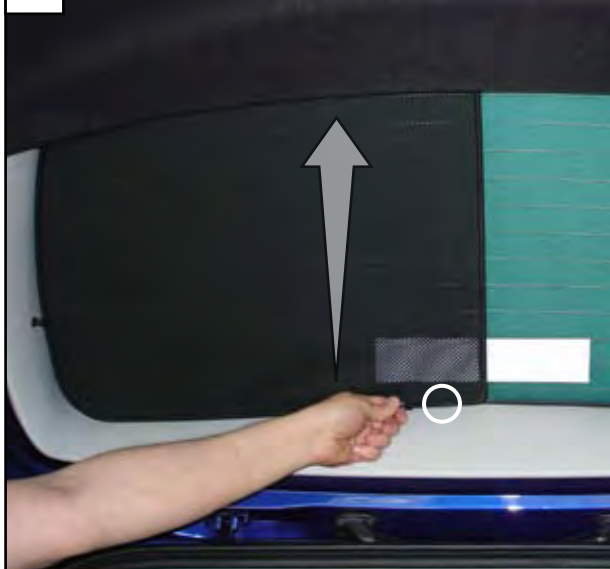

x4

INSTALLATION INSTRUCTIONS - SEA-ALTE-5-A

Repeat on opposite window

INSTALLATION INSTRUCTIONS - SEA-ALTE-5-A

Repeat on opposite window

INSTALLATION INSTRUCTIONS - SEA-ALTE-5-A

1 Attach clips at positions shown

2 Install shades to each side

3 Push shade up and fix clip behind the trim

4 Shade is installed

5 Repeat on opposite side