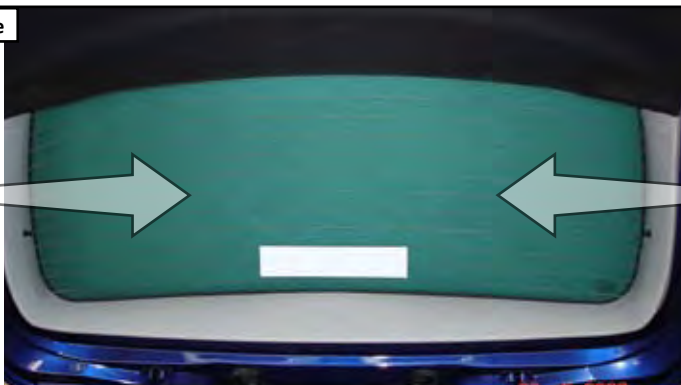

x4

INSTALLATION INSTRUCTIONS - SEA-ALTE-5-A

Repeat on opposite window

INSTALLATION INSTRUCTIONS - SEA-ALTE-5-A

Repeat on opposite window

INSTALLATION INSTRUCTIONS - SEA-ALTE-5-A

1 Attach clips at positions shown

2 Install shades to each side

3 Push shade up and fix clip behind the trim

4 Shade is installed

5 Repeat on opposite side