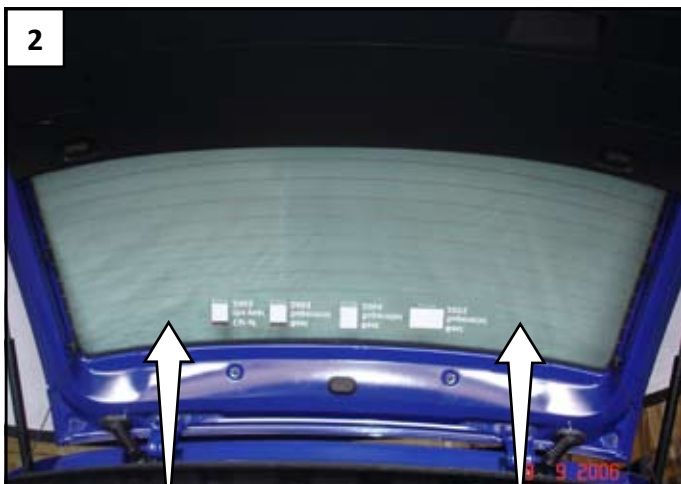

1 Attach shade into window

2 Place into the trim against the window

3 Shade is installed

INSTALLATION INSTRUCTIONS - SEA-IBZ-3-A

1 Attach clip to shade

Apply to both shades

2

Fix clip behind trim