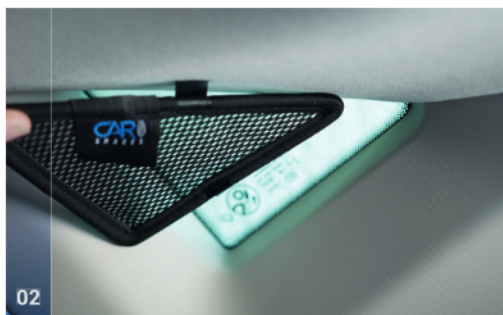

SEAT LEON | 5 DOOR

SEA-LEON-5-E

Load Area Windows

Load Area Shades - x2

CLIP PLACEMENT

M02 - x4