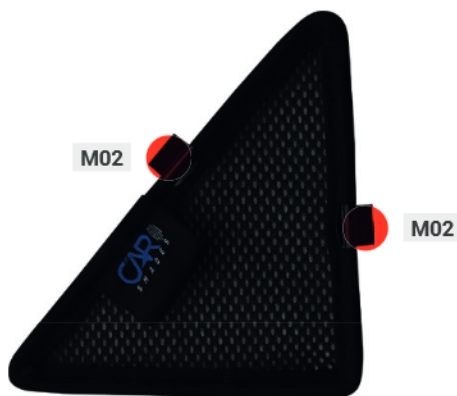

Side Window Shades - x2

M11

M12

M11 - x2

M12 - x2

SEAT LEON | 5 DOOR

SEA-LEON-5-E

Load Area Windows

Load Area Shades - x2

CLIP PLACEMENT

M02 - x4

SEAT LEON | 5 DOOR

SEA-LEON-5-E

Tailgate Window

Tailgate Shades - x2

M14