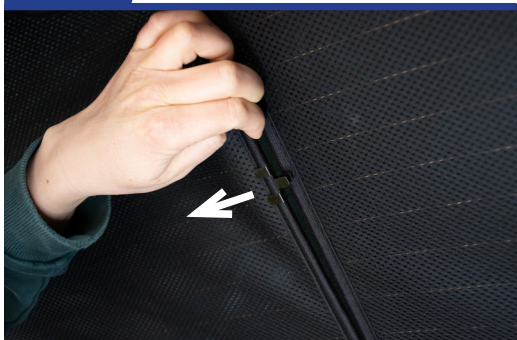

Installation

SEAT LEON ESTATE
SEA-LEON-E-E

Tailgate Shade Installation

STEP 7

Repeat this whole process for the other side

STEP 8

STEP 9

STEP 10

STEP 11