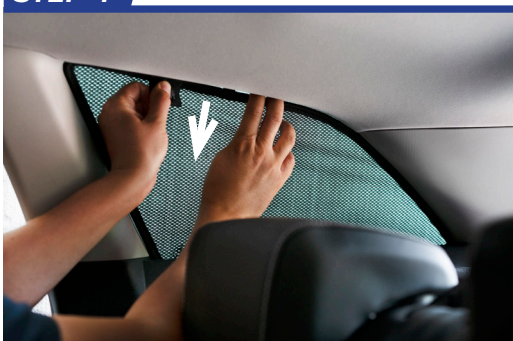

STEP 11

Repeat this whole process for the other side

Installation

SEAT LEON ESTATE
SEA-LEON-E-E

Components Needed

Port Shades

CL-M12 x 2

Port Shade Installation

STEP 1

STEP 2

STEP 3

STEP 4

STEP 5

STEP 6

Repeat this whole process for the other side.

Installation