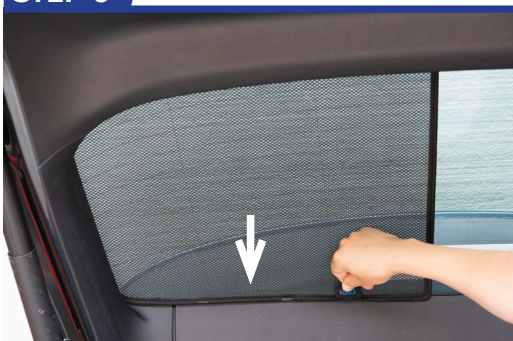

STEP 3

STEP 4

STEP 5

STEP 6

Installation

SEAT LEON ESTATE
SEA-LEON-E-E

Tailgate Shade Installation

STEP 7