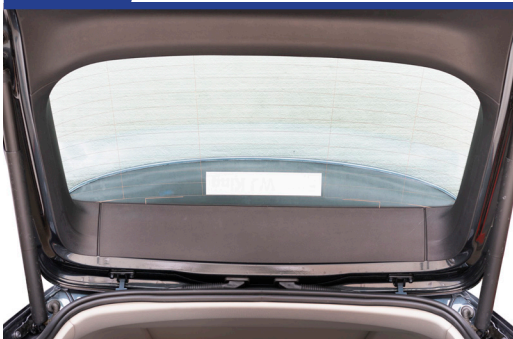

SEAT LEON ESTATE
SEA-LEON-E-E

Components Needed

Tailgate Shades

CL-M12 x 4

CL-M14 x 1

Tailgate Shade Installation

STEP 1

STEP 2