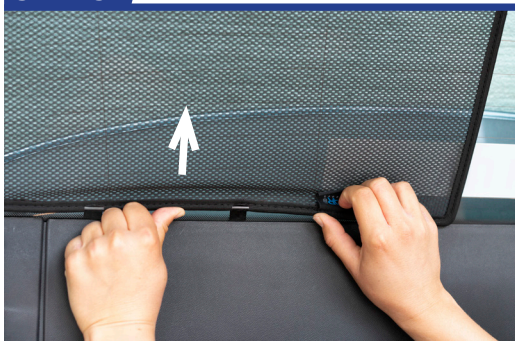

Installation

SEAT LEON ESTATE
SEA-LEON-E-E

Components Needed

Tailgate Shade Installation

STEP 1

STEP 2

STEP 3

STEP 4

STEP 5

STEP 6