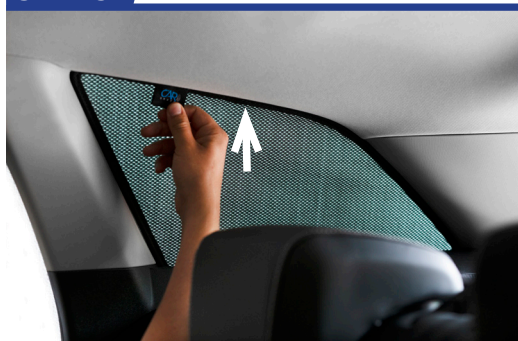

STEP 11

Repeat this whole process for the other side

Installation

SEAT LEON ESTATE
SEA-LEON-E-E

Components Needed

Port Shades

CL-M12 x 2

Port Shade Installation

STEP 1

STEP 2

STEP 3

STEP 4

STEP 5

STEP 6

Repeat this whole process for the other side.

Installation