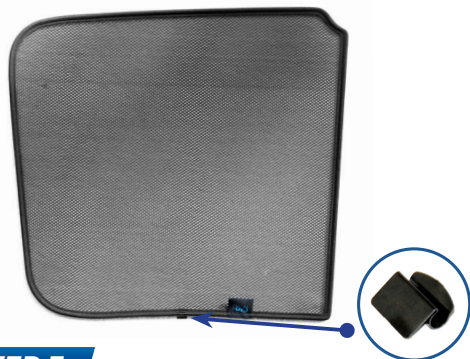

Repeat this whole process for the other side.

Installation

SKODA SCALA 5DR
SKO-SCAL-5-A

Components Needed

Port Shades

CL-M02 x 4

Port Shade Installation

STEP 1

Components Needed

Tailgate Shades

CL-M02 x 2

CL-M14 x 1

Tailgate Shade Installation

STEP 1

STEP 2

STEP 3