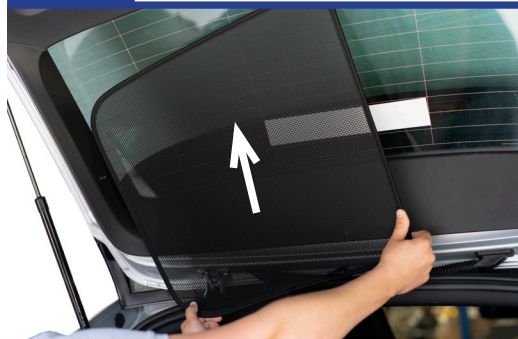

Components Needed

Tailgate Shades

CL-M02 x 2

CL-M14 x 1

Tailgate Shade Installation

STEP 1

STEP 2

STEP 3