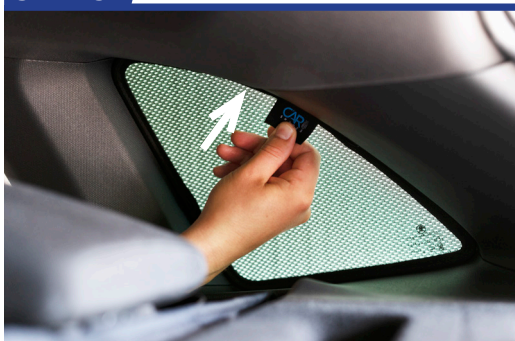

Repeat this whole process for the other side.

Installation

SKODA SCALA 5DR
SKO-SCAL-5-A

Components Needed

Port Shades

CL-M02 x 4

Port Shade Installation

STEP 1

STEP 2

STEP 3

STEP 4

STEP 5

STEP 6

Repeat this whole process for the other side.

Installation

SKODA SCALA 5DR
SKO-SCAL-5-A