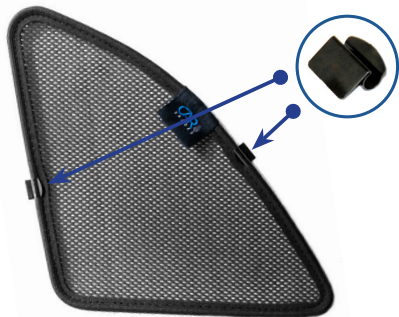

Repeat steps 3 & 4 for the second M11 Clip

Installation

SKODA SCALA 5DR
SKO-SCAL-5-A

Side Shade Installation

STEP 7

STEP 8

STEP 9

STEP 10

Repeat this whole process for the other side.

Installation

SKODA SCALA 5DR
SKO-SCAL-5-A

Components Needed

Port Shades

CL-M02 x 4

Port Shade Installation

STEP 1