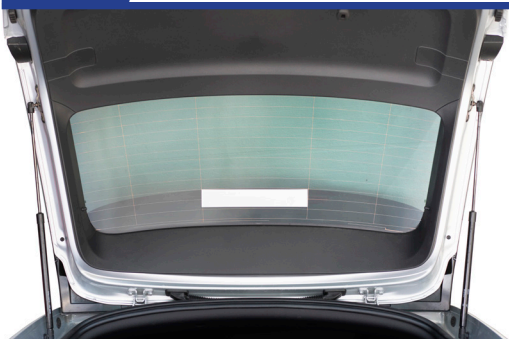

Components Needed

Tailgate Shades

CL-M02 x 2

CL-M14 x 1

Tailgate Shade Installation

STEP 1

STEP 2

STEP 3