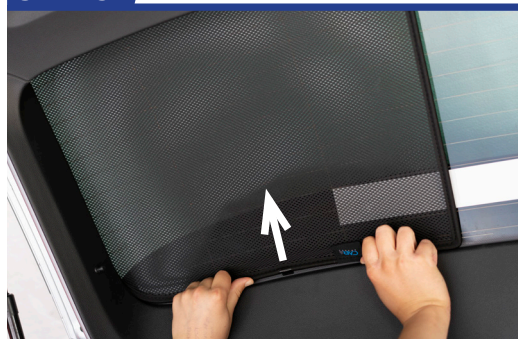

Installation

SKODA SCALA 5DR
SKO-SCAL-5-A

Components Needed

Tailgate Shade Installation

STEP 1

STEP 2

STEP 3

STEP 4

STEP 5

STEP 6