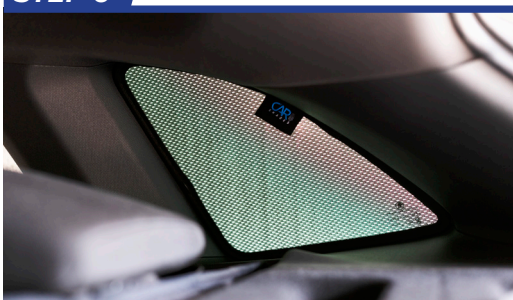

STEP 6

Repeat this whole process for the other side.