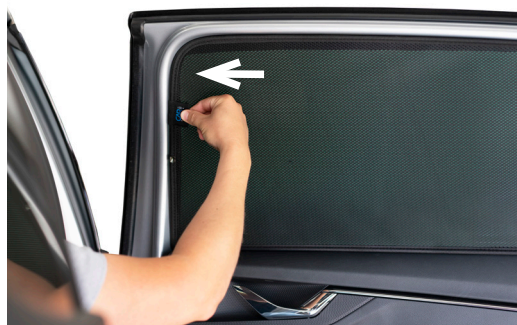

Repeat steps 3 & 4 for the second M11 Clip

Installation

SKODA SCALA 5DR
SKO-SCAL-5-A

Side Shade Installation

STEP 7

STEP 8

STEP 9

STEP 10

Repeat this whole process for the other side.

Installation

SKODA SCALA 5DR
SKO-SCAL-5-A

Components Needed

Port Shades

CL-M02 x 4

Port Shade Installation

STEP 1