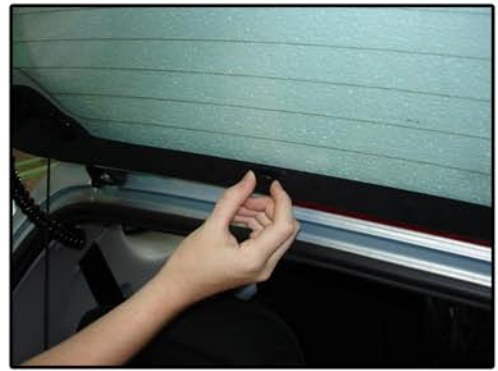

INSTALLATION INSTRUCTIONS

Toyota Aygo 5dr

TOY-AYGO-5-A

COMPONENTS INCLUDED

SHADES

SIDE WINDOWS X2

LEFT SIDE TAILGATE WINDOW X1

RIGHT SIDE TAILGATE WINDOW X1

FIXING CLIPS

X12

X1

SIDE SHADE INSTALLATION

SIDE SHADE INSTALLATION

SIDE SHADE INSTALLATION

TAILGATE SHADE INSTALLATION

TAILGATE SHADE INSTALLATION