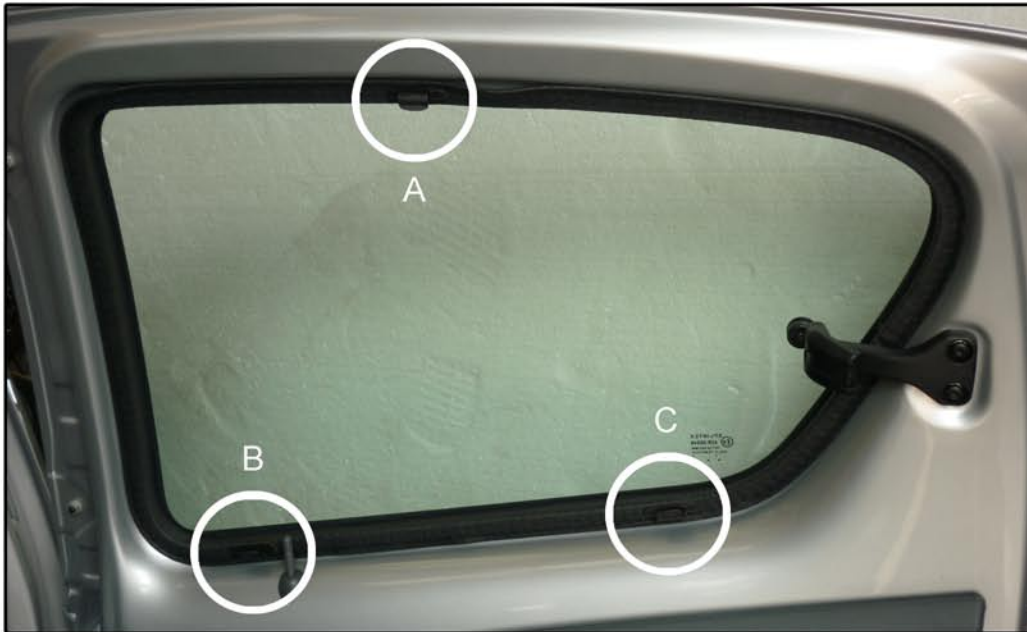

INSTALLATION INSTRUCTIONS

Toyota Aygo 5dr

TOY-AYGO-5-A

COMPONENTS INCLUDED

SHADES

SIDE WINDOWS X2

LEFT SIDE TAILGATE WINDOW X1

RIGHT SIDE TAILGATE WINDOW X1

FIXING CLIPS

X12

X1

SIDE SHADE INSTALLATION

SIDE SHADE INSTALLATION

SIDE SHADE INSTALLATION

TAILGATE SHADE INSTALLATION

TAILGATE SHADE INSTALLATION