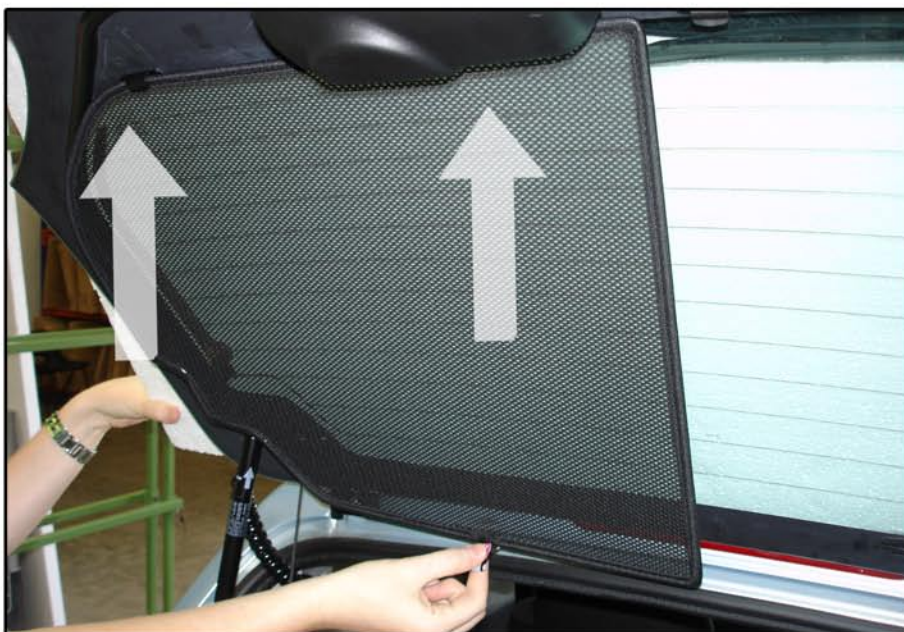

INSTALLATION INSTRUCTIONS

Toyota Aygo 5dr

TOY-AYGO-5-A

COMPONENTS INCLUDED

SHADES

SIDE WINDOWS X2

LEFT SIDE TAILGATE WINDOW X1

RIGHT SIDE TAILGATE WINDOW X1

FIXING CLIPS

X12

X1

SIDE SHADE INSTALLATION

SIDE SHADE INSTALLATION

SIDE SHADE INSTALLATION

TAILGATE SHADE INSTALLATION

TAILGATE SHADE INSTALLATION