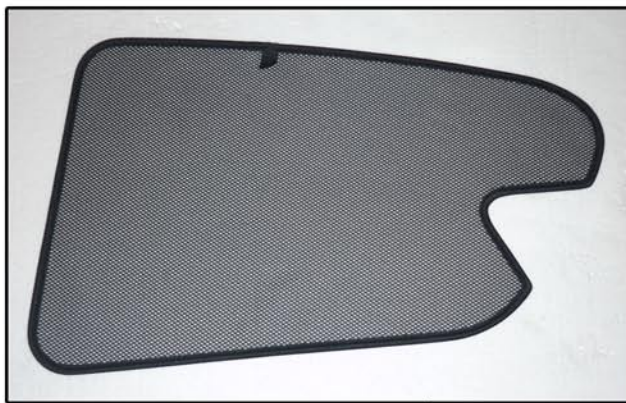

INSTALLATION INSTRUCTIONS

Toyota Aygo 5dr

TOY-AYGO-5-A

COMPONENTS INCLUDED

SHADES

SIDE WINDOWS X2

LEFT SIDE TAILGATE WINDOW X1

RIGHT SIDE TAILGATE WINDOW X1

FIXING CLIPS

X12

X1

SIDE SHADE INSTALLATION

SIDE SHADE INSTALLATION

SIDE SHADE INSTALLATION

TAILGATE SHADE INSTALLATION

TAILGATE SHADE INSTALLATION