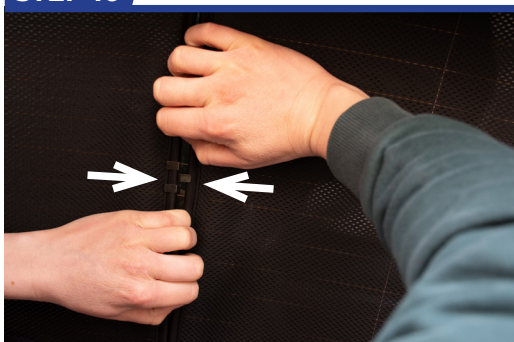

Installation

TOYOTA RAV4 5DR

TOY-RAV4-5-D

Tailgate Shade Installation

STEP 7

Repeat this whole process for the other side

STEP 8

STEP 9

STEP 10

STEP 11