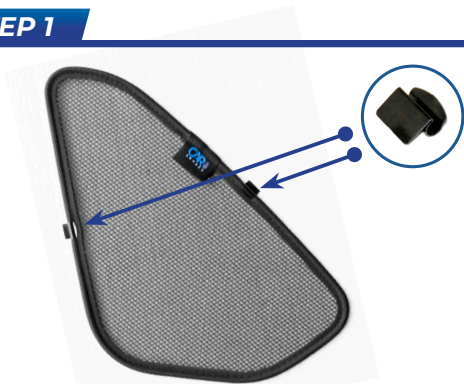

STEP 9

View from other side. Ensure both top clips fit between rubber seal

STEP 10

View from other side. Ensure bottom clip fits between rubber seal

STEP 11

Repeat this whole process for the other side

Installation

TOYOTA RAV4 5DR
TOY-RAV4-5-D

Components Needed

Port Shades

CL-M02 x 4

Port Shade Installation

STEP 1

STEP 2

STEP 3

STEP 4

STEP 5

STEP 6

Repeat this whole process for the other side.

Installation

TOYOTA RAV4 5DR
TOY-RAV4-5-D

Components Needed

Tailgate Shades