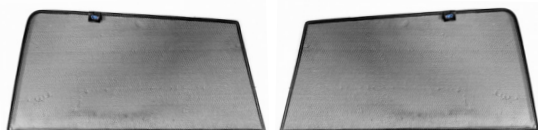

Installation Manual

TOYOTA RAV4 5DR
TOY-RAV4-5-D

Shades

Side Shades

Port Shades

Tailgate Shades

Fixing Clips

CL-M12 x 6

CL-M02 x 4

CL-M14 x 1

CL-M13 x 4

CL-M03 x 2

Installation

TOYOTA RAV4 5DR
TOY-RAV4-5-D

Components Needed

Side Shades