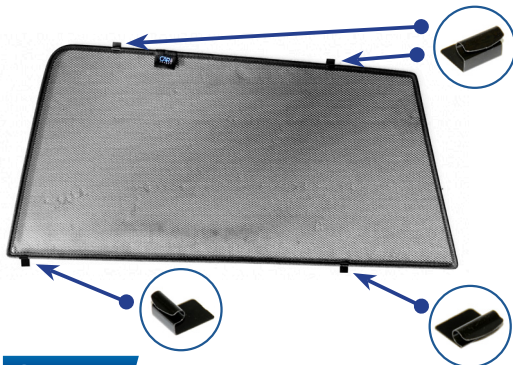

CL-M02 x 4

CL-M14 x 1

CL-M13 x 4

CL-M03 x 2

Installation

TOYOTA RAV4 5DR
TOY-RAV4-5-D

Components Needed

Side Shades

CL-M12 x 2

CL-M13 x 4

CL-M03 x 2

Side Shade Installation

STEP 1

STEP 2

STEP 3

STEP 4

STEP 5

STEP 6

Installation

TOYOTA RAV4 5DR

TOY-RAV4-5-D

Side Shade Installation

STEP 7

STEP 8

STEP 9

View from other side. Ensure both top clips fit between rubber seal

STEP 10

View from other side. Ensure bottom clip fits between rubber seal

STEP 11

Repeat this whole process for the other side

Installation