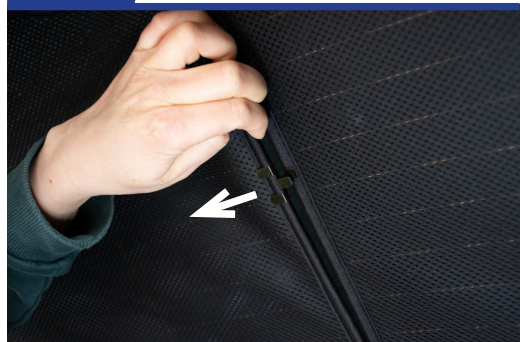

Installation

TOYOTA RAV4 5DR

TOY-RAV4-5-D

Tailgate Shade Installation

STEP 7

Repeat this whole process for the other side

STEP 8

STEP 9

STEP 10

STEP 11