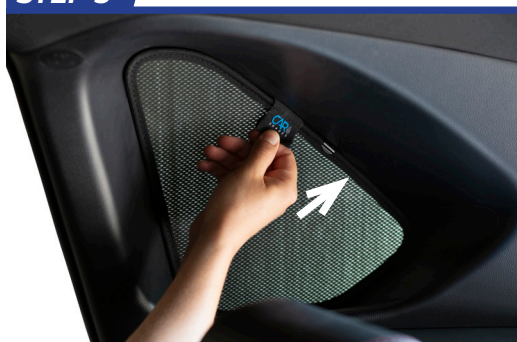

STEP 9

View from other side. Ensure both top clips fit between rubber seal

STEP 10

View from other side. Ensure bottom clip fits between rubber seal

STEP 11

Repeat this whole process for the other side

Installation

TOYOTA RAV4 5DR
TOY-RAV4-5-D

Components Needed

Port Shades

CL-M02 x 4

Port Shade Installation

STEP 1

STEP 2

STEP 3

STEP 4

STEP 5

STEP 6

Repeat this whole process for the other side.

Installation

TOYOTA RAV4 5DR
TOY-RAV4-5-D

Components Needed

Tailgate Shades