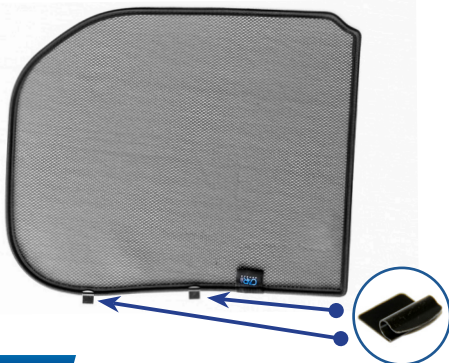

STEP 4

STEP 5

STEP 6

Repeat this whole process for the other side.

Installation

TOYOTA RAV4 5DR
TOY-RAV4-5-D

Components Needed

Tailgate Shades

CL-M12 x 4

CL-M14 x 1

Tailgate Shade Installation

STEP 1

STEP 2

STEP 3

STEP 4

STEP 5