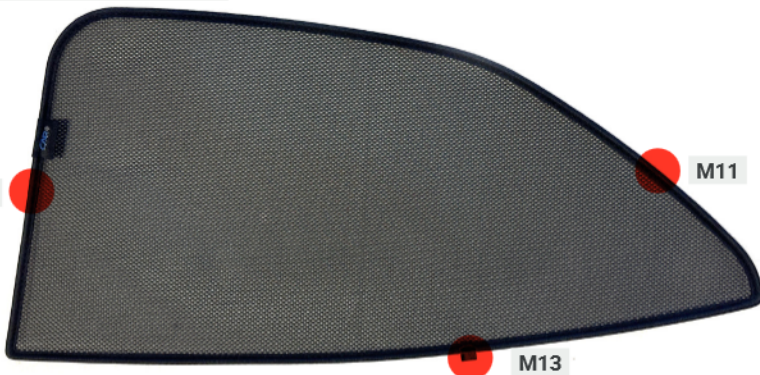

TOYOTA YARIS CROSS | SUV

TOY-YARC-5-D

Included Components:

Side Window Shades

Tailgate Shades

TOYOTA YARIS CROSS | SUV

TOY-YARC-5-D

Side Windows

CLIP PLACEMENT

Side Window Shades - x2

M05

M11

M13

M05 - x2

M11 - x2

M13 - x2

TOYOTA YARIS CROSS | SUV

TOY-YARC-5-D

Tailgate Window

CLIP PLACEMENT

Tailgate Shades - x2

M12 - x2

M14 - x1