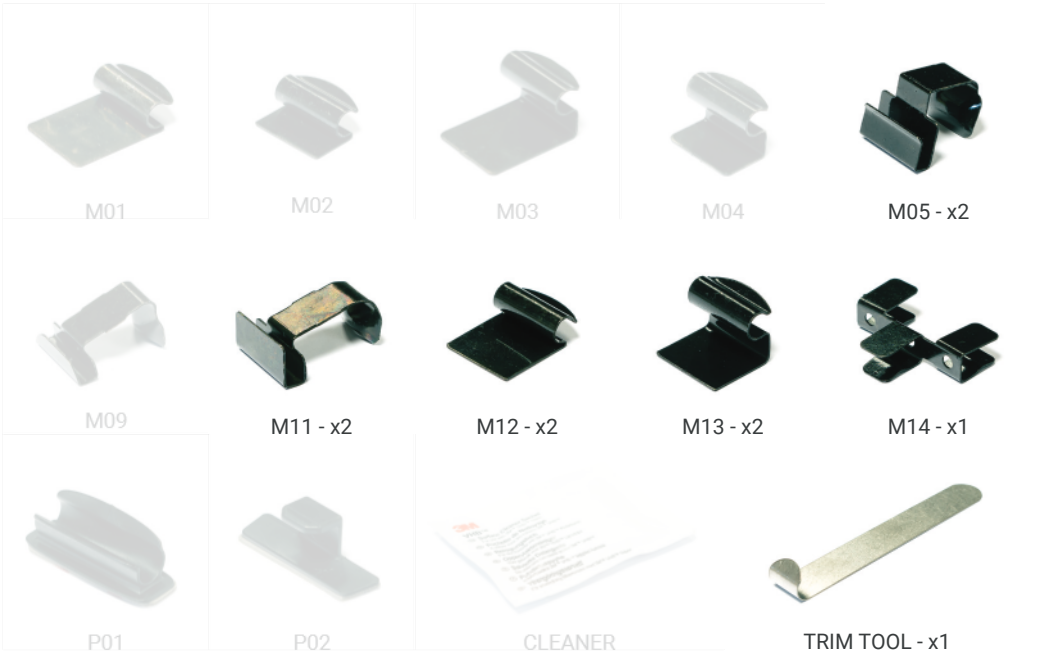

TOYOTA YARIS CROSS | SUV

TOY-YARC-5-D

Included Components:

Side Window Shades

Tailgate Shades

TOYOTA YARIS CROSS | SUV

TOY-YARC-5-D

Side Windows

CLIP PLACEMENT

Side Window Shades - x2

M05

M11

M13

M05 - x2

M11 - x2

M13 - x2