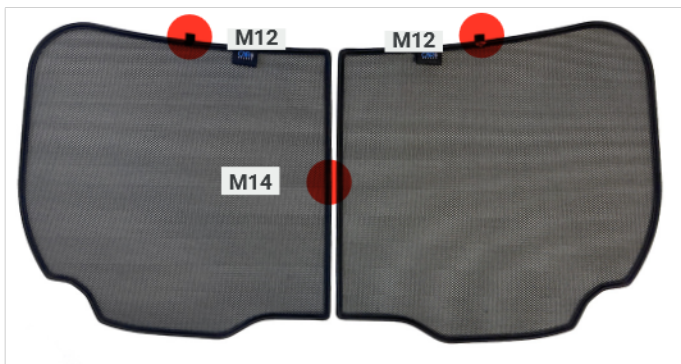

TOYOTA YARIS CROSS | SUV

TOY-YARC-5-D

Included Components:

Side Window Shades

Tailgate Shades

TOYOTA YARIS CROSS | SUV

TOY-YARC-5-D

Side Windows

CLIP PLACEMENT

Side Window Shades - x2

M05

M11

M13

M05 - x2

M11 - x2

M13 - x2

TOYOTA YARIS CROSS | SUV

TOY-YARC-5-D

Tailgate Window

CLIP PLACEMENT

Tailgate Shades - x2

M12 - x2

M14 - x1