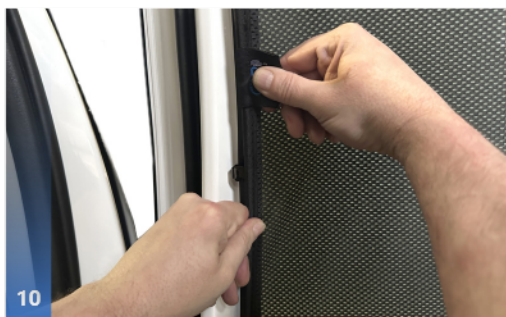

CLIP PLACEMENT

Side Window Shades - x2

M05

M11

M13

M05 - x2

M11 - x2

M13 - x2