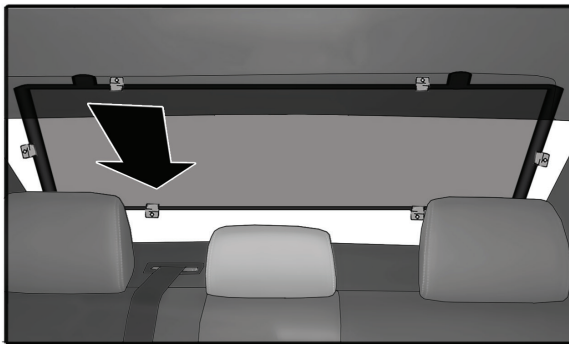

Installation

VAUXHALL AMPERA 5DR

VAU-AMPE-5-A

UPPER TAILGATE SHADE INSTALLATION