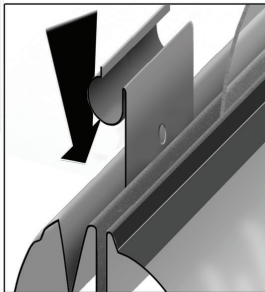

Installation Manual

VAUXHALL AMPERA 5DR
VAU-AMPE-5-A

COMPONENTS INCLUDED

x 2

x 1

x 1

FIXING CLIPS

CL-M02 x 5

CL-M12 x 4

CL-M13 x 4

Installation

VAUXHALL AMPERA 5DR

VAU-AMPE-5-A

SIDE SHADE INSTALLATION

1+8

1+8