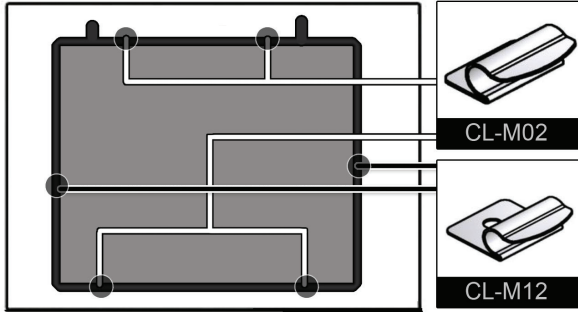

Installation

VAUXHALL AMPERA 5DR

VAU-AMPE-5-A

UPPER TAILGATE SHADE INSTALLATION