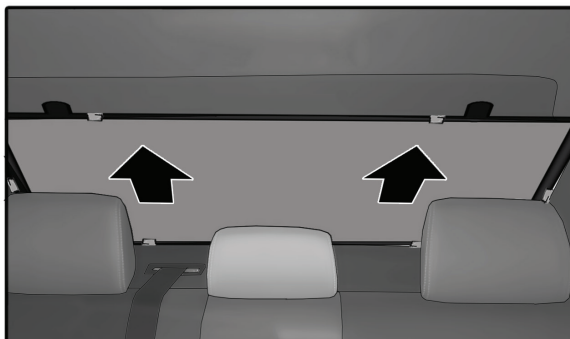

Installation

VAUXHALL AMPERA 5DR

VAU-AMPE-5-A

UPPER TAILGATE SHADE INSTALLATION