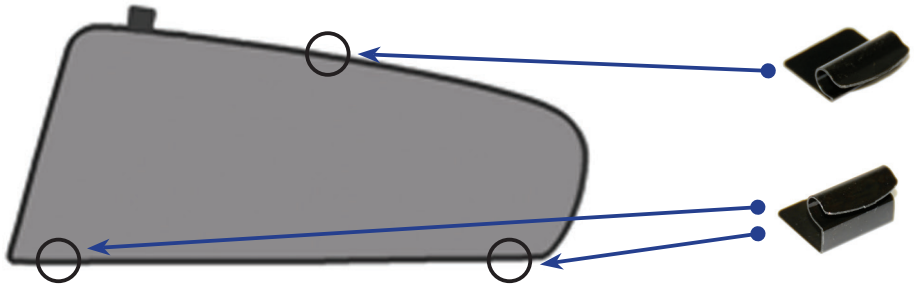

CL-M12 x 4

CL-M13 x 4

Installation

VAUXHALL AMPERA 5DR

VAU-AMPE-5-A

SIDE SHADE INSTALLATION

1+8

1+8

Installation

VAUXHALL AMPERA 5DR

VAU-AMPE-5-A

UPPER TAILGATE SHADE INSTALLATION

Installation

VAUXHALL AMPERA 5DR

VAU-AMPE-5-A

LOWER TAILGATE SHADE INSTALLATION