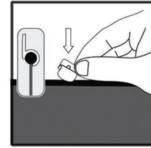

Installation

VAUXHALL AMPERA 5DR

VAU-AMPE-5-A

UPPER TAILGATE SHADE INSTALLATION