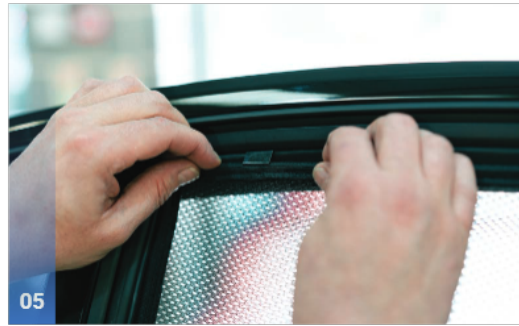

VOLVO S60 | 4-DOOR
VOL-S60-4-C

Included Components:

Side Window Shades

Tailgate Shades

VOLVO S60 | 4-DOOR

VOL-S60-4-C

Side Windows

VOLVO S60 | 4-DOOR
VOL-S60-4-C

Tailgate Window