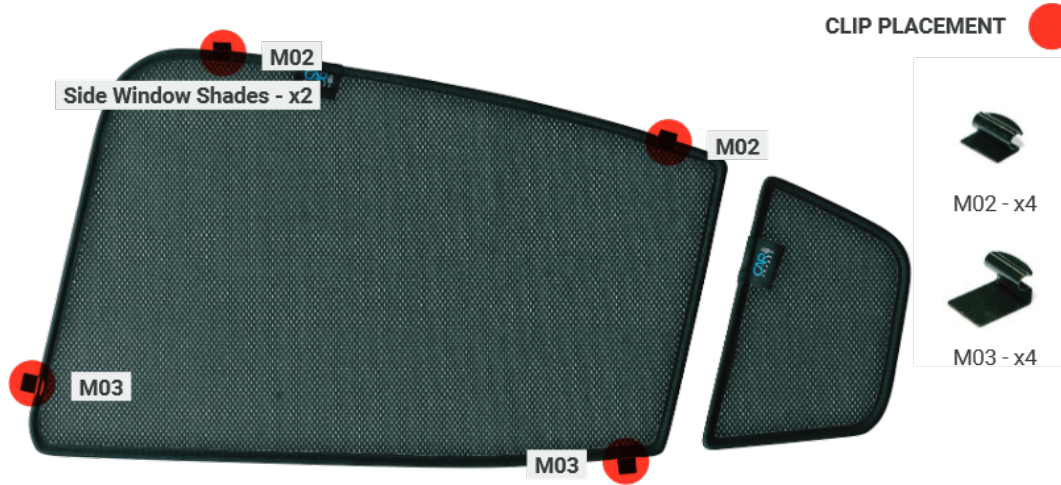

VOLVO S60 | 4-DOOR
VOL-S60-4-C

Included Components:

Side Window Shades

Tailgate Shades

VOLVO S60 | 4-DOOR

VOL-S60-4-C

Side Windows

VOLVO S60 | 4-DOOR
VOL-S60-4-C

Tailgate Window