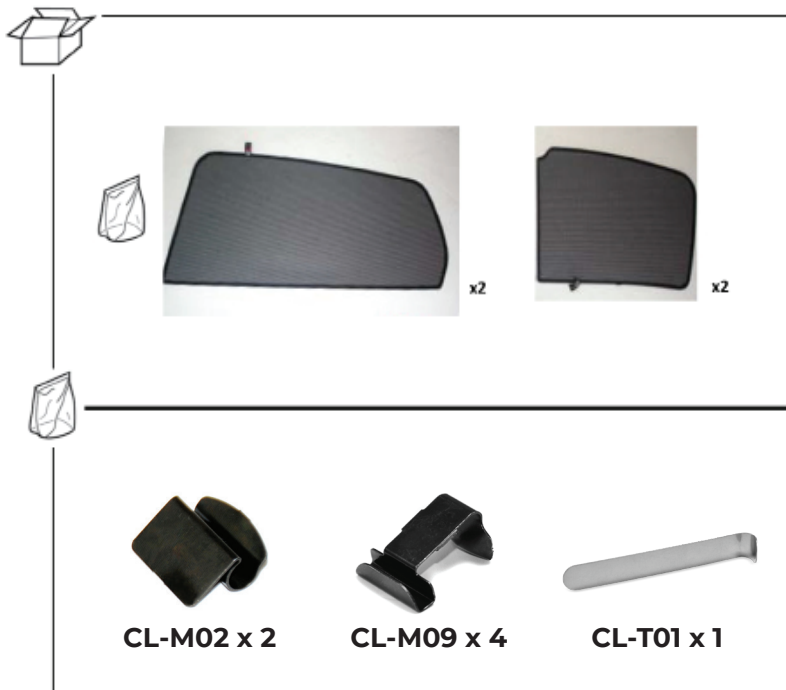

Installation Manual

VOLKSWAGEN GOLF (MK5) 5DR
VW-GOLF-5-E

COMPONENTS INCLUDED

Installation

VOLKSWAGEN GOLF (MK5) 5DR
VW-GOLF-5-E

Installation

VOLKSWAGEN GOLF (MK5) 5DR

VW-GOLF-5-E