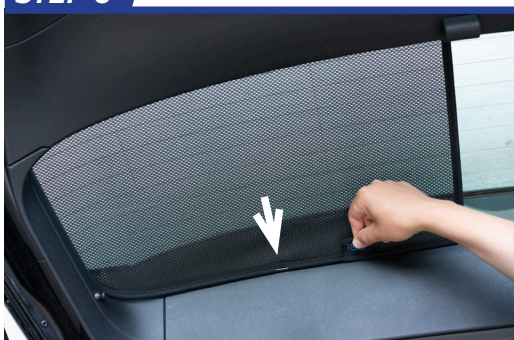

Installation

VW GOLF 5DR
VW-GOLF-5-H

Components Needed

Tailgate Shade Installation

STEP 1

STEP 2

STEP 3

STEP 4

STEP 5

STEP 6