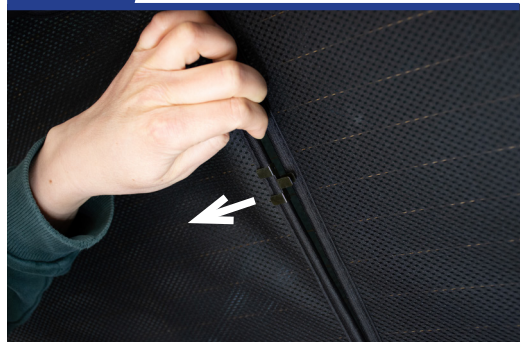

VW-GOLF-5-H

Tailgate Shade Installation

STEP 7

Repeat this whole process for the other side

STEP 8

STEP 9

STEP 10

STEP 11