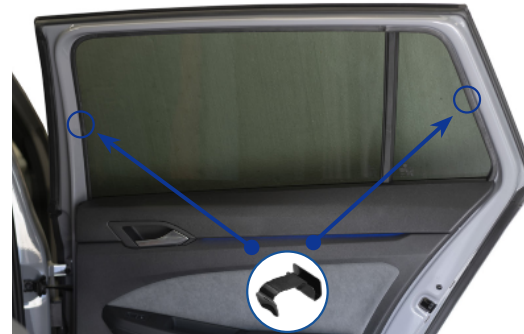

CL-M02 x 2

CL-M11 x 4

CL-M14 x 1

CL-T01 x 1

Installation

VW GOLF ESTATE 5DR
VW-GOLF-E-H

Components Needed

Side Shade Installation

STEP 1

STEP 2

STEP 3

STEP 4

STEP 5

STEP 6

Repeat steps 3 & 4 for the second M11 Clip.

Installation