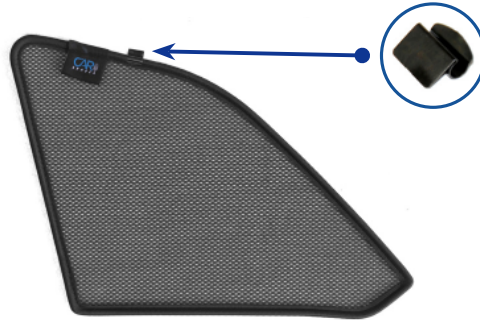

VW GOLF ESTATE 5DR

VW-GOLF-E-H

Side Shade Installation

STEP 7

STEP 8

STEP 9

STEP 10

STEP 11

STEP 12

Repeat this whole process for the other side.

Installation

VW GOLF ESTATE 5DR
VW-GOLF-E-H

Components Needed

Port Shades

CL-M02 x 2

Port Shade Installation

STEP 1

STEP 2

STEP 3

STEP 4

STEP 5

STEP 6

Repeat this whole process for the other side.

Installation