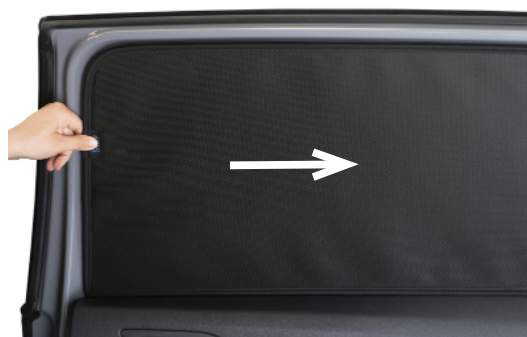

VW GOLF ESTATE 5DR

VW-GOLF-E-H

Side Shade Installation

STEP 7

STEP 8

STEP 9

STEP 10

STEP 11