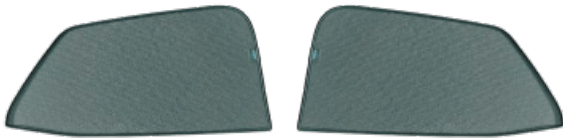

VOLKSWAGEN ID.3 | 5-DOOR
VW-ID3-5-A

Included Components:

Side Window Shades

Tailgate Shades

VOLKSWAGEN ID.3 | 5-DOOR

VW-ID3-5-A

Side Windows

CLIP PLACEMENT 

Side Window Shades - x2

VOLKSWAGEN ID.3 | 5-DOOR

VW-ID3-5-A

Tailgate Window

CLIP PLACEMENT

www.parasoldelcoche.es | info@parasoldelcoche.es