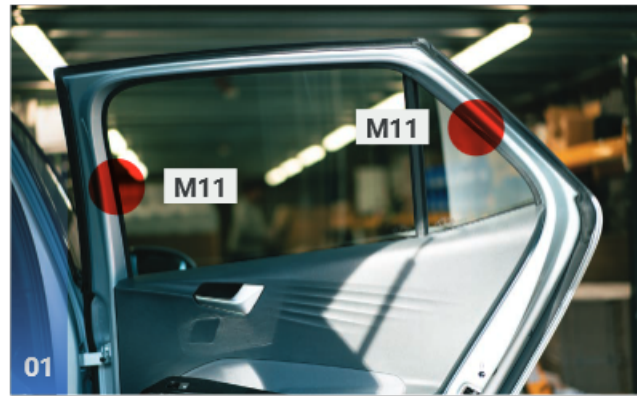

VOLKSWAGEN ID.3 | 5-DOOR
VW-ID3-5-A

Included Components:

Side Window Shades

Tailgate Shades

VOLKSWAGEN ID.3 | 5-DOOR

VW-ID3-5-A

Side Windows

CLIP PLACEMENT 

Side Window Shades - x2

VOLKSWAGEN ID.3 | 5-DOOR

VW-ID3-5-A

Tailgate Window

CLIP PLACEMENT

www.parasoldelcoche.es | info@parasoldelcoche.es