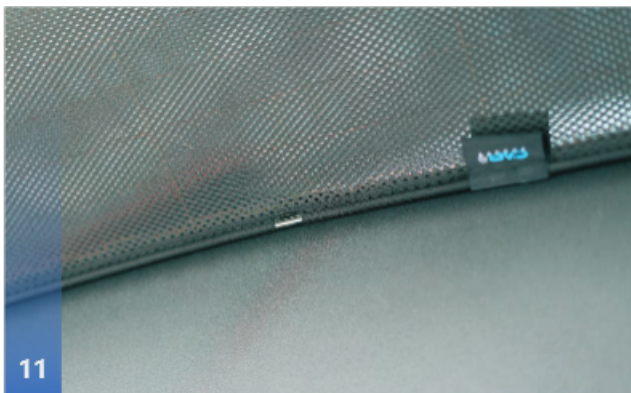

VOLKSWAGEN ID.3 | 5-DOOR
VW-ID3-5-A

Included Components:

Side Window Shades

Tailgate Shades

VOLKSWAGEN ID.3 | 5-DOOR

VW-ID3-5-A

Side Windows

CLIP PLACEMENT 

Side Window Shades - x2

VOLKSWAGEN ID.3 | 5-DOOR

VW-ID3-5-A

Tailgate Window

CLIP PLACEMENT

www.parasoldelcoche.es | info@parasoldelcoche.es