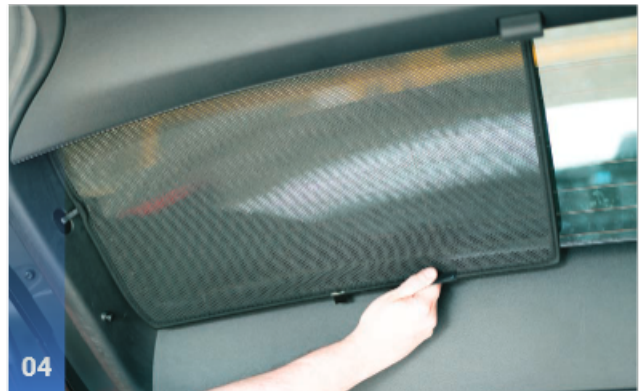

VOLKSWAGEN ID.3 | 5-DOOR
VW-ID3-5-A

Included Components:

Side Window Shades

Tailgate Shades

VOLKSWAGEN ID.3 | 5-DOOR

VW-ID3-5-A

Side Windows

CLIP PLACEMENT 

Side Window Shades - x2

VOLKSWAGEN ID.3 | 5-DOOR

VW-ID3-5-A

Tailgate Window

CLIP PLACEMENT

www.parasoldelcoche.es | info@parasoldelcoche.es