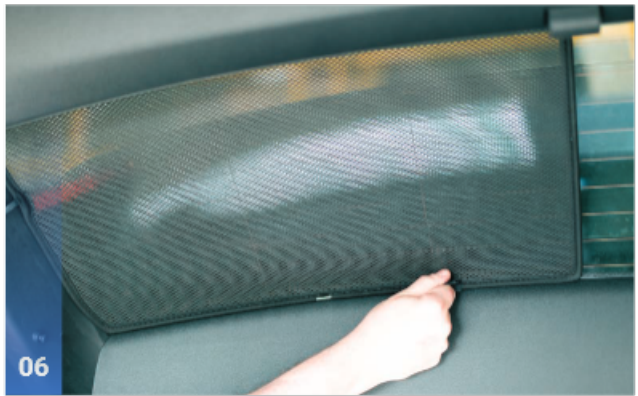

VOLKSWAGEN ID.3 | 5-DOOR
VW-ID3-5-A

Included Components:

Side Window Shades

Tailgate Shades

VOLKSWAGEN ID.3 | 5-DOOR

VW-ID3-5-A

Side Windows

CLIP PLACEMENT 

Side Window Shades - x2

VOLKSWAGEN ID.3 | 5-DOOR

VW-ID3-5-A

Tailgate Window

CLIP PLACEMENT

www.parasoldelcoche.es | info@parasoldelcoche.es