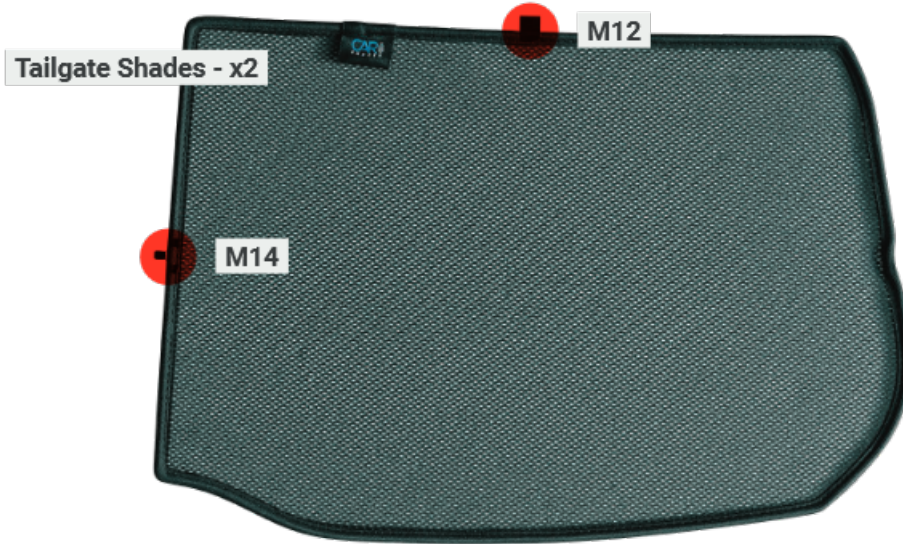

VOLKSWAGEN ID.3 | 5-DOOR
VW-ID3-5-A

Included Components:

Side Window Shades

Tailgate Shades

VOLKSWAGEN ID.3 | 5-DOOR

VW-ID3-5-A

Side Windows

CLIP PLACEMENT 

Side Window Shades - x2

VOLKSWAGEN ID.3 | 5-DOOR

VW-ID3-5-A

Tailgate Window

CLIP PLACEMENT

www.parasoldelcoche.es | info@parasoldelcoche.es