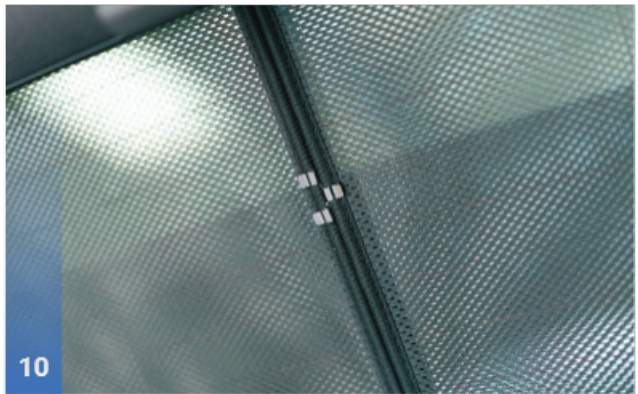

VOLKSWAGEN ID.3 | 5-DOOR
VW-ID3-5-A

Included Components:

Side Window Shades

Tailgate Shades

VOLKSWAGEN ID.3 | 5-DOOR

VW-ID3-5-A

Side Windows

CLIP PLACEMENT 

Side Window Shades - x2

VOLKSWAGEN ID.3 | 5-DOOR

VW-ID3-5-A

Tailgate Window

CLIP PLACEMENT

www.parasoldelcoche.es | info@parasoldelcoche.es