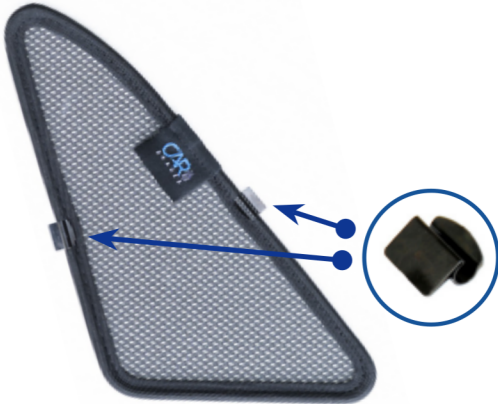

STEP 7

STEP 8

STEP 9

STEP 10

STEP 11

STEP 12

Repeat this whole process for the other side

Installation

VW ID4 5DR
VW-ID4-5-A

Components Needed

Port Shades

CL-M02 x 4

Port Shade Installation

STEP 1

STEP 2

STEP 3