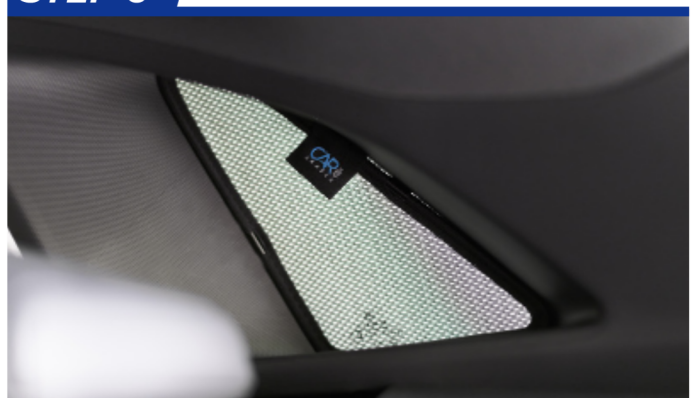

STEP 6

Repeat this whole process for the other side.