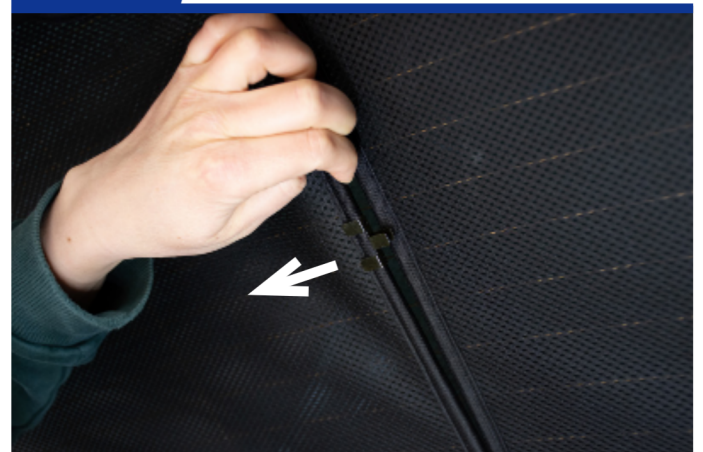

Installation

VW ID4 5DR

VW-ID4-5-A

Tailgate Shade Installation

STEP 7

STEP 8

Repeat this whole process for the other side

STEP 9

STEP 10

STEP 11

STEP 12