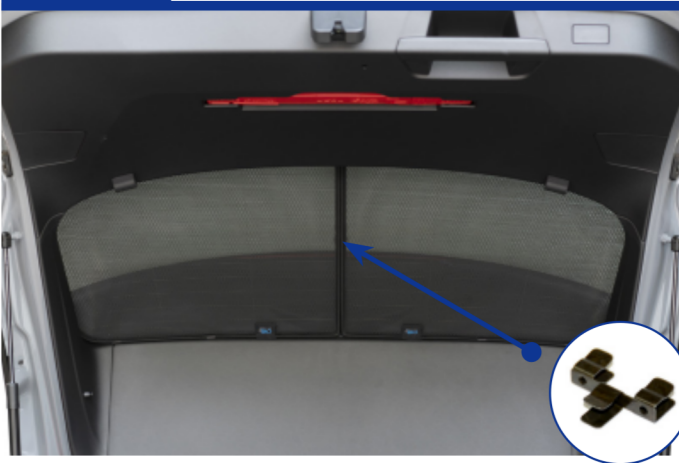

Installation

VW ID4 5DR

VW-ID4-5-A

Tailgate Shade Installation

STEP 7

STEP 8

Repeat this whole process for the other side

STEP 9

STEP 10

STEP 11

STEP 12