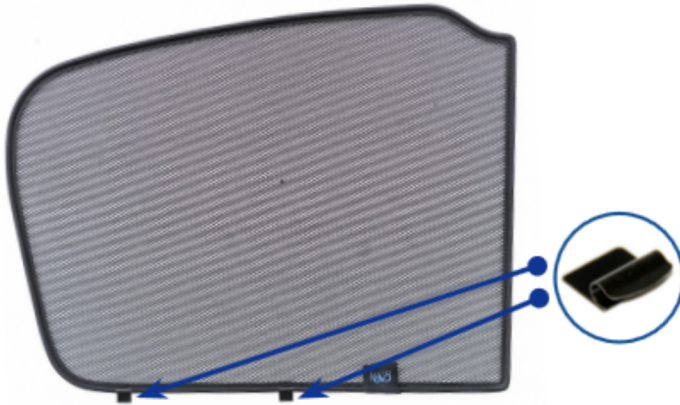

Installation

VW ID4 5DR
VW-ID4-5-A

Components Needed

Tailgate Shade Installation

STEP 1